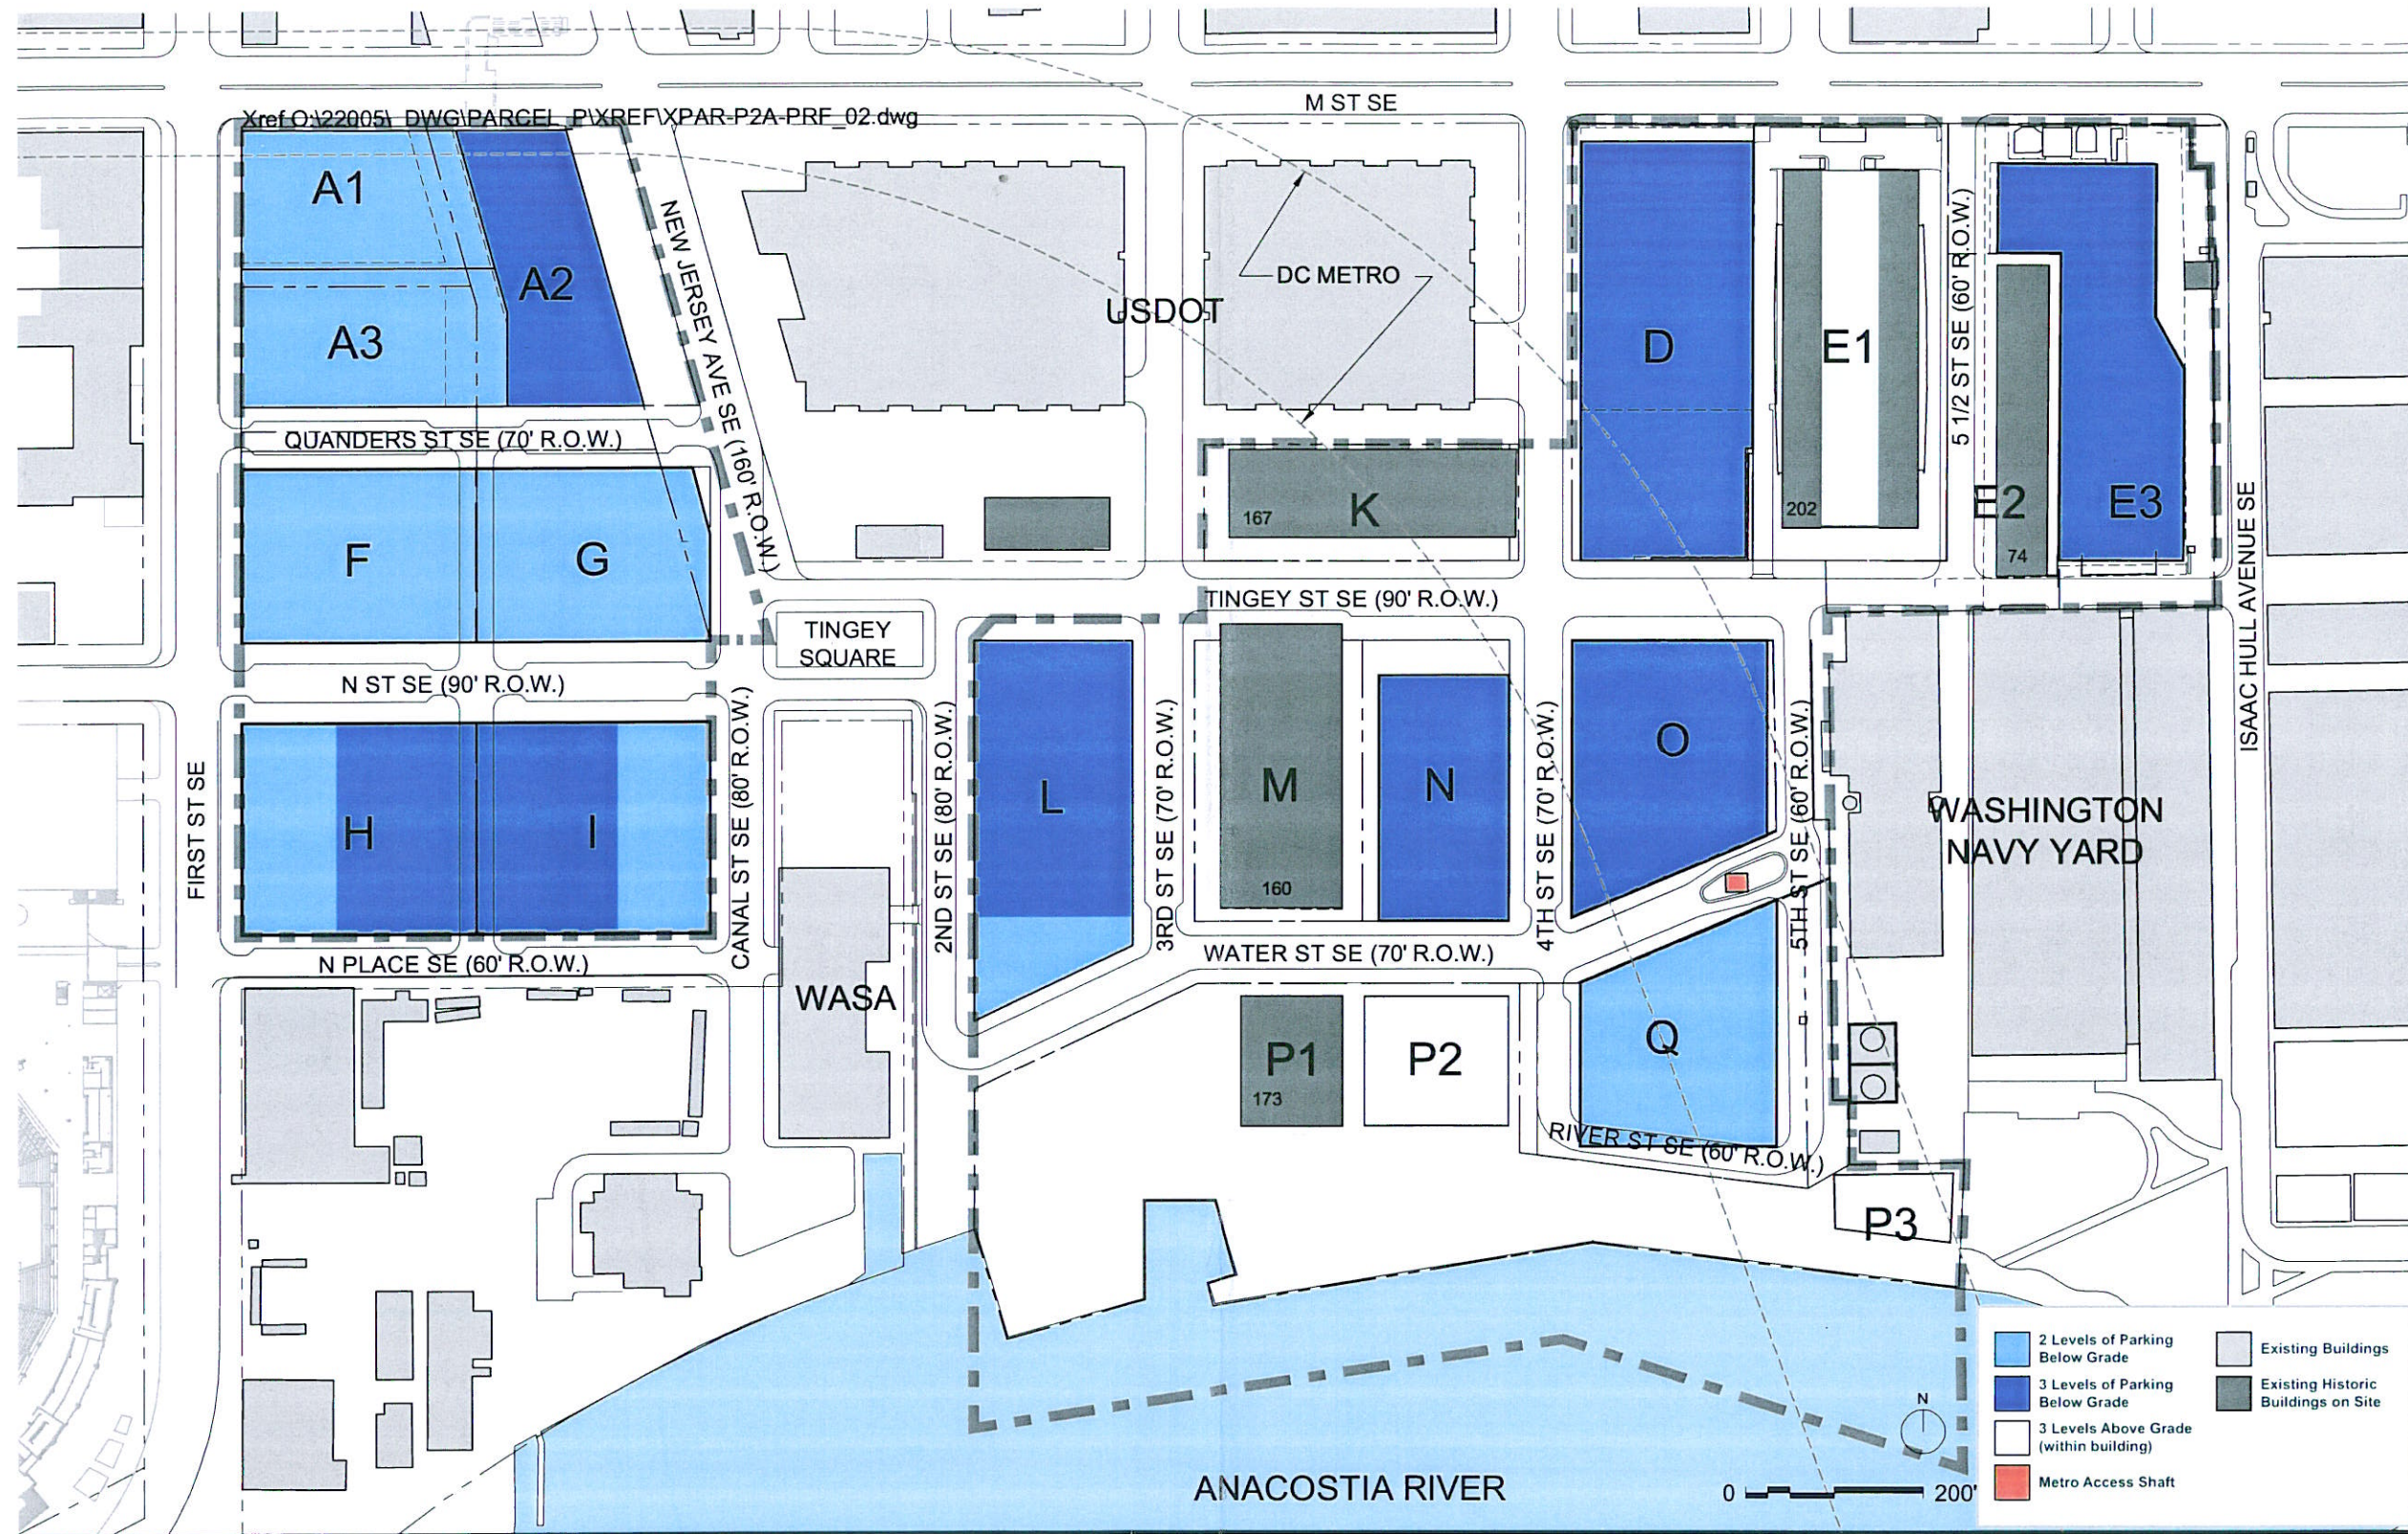

**The Yards at Southeast Federal Center**

Washington, D.C.

**ILLUSTRATIVE SITE PLAN *RENAMED* STREET CONFIGURATION PLAN**

**Forest City Washington**

shalom baranes associates | architects

REVISED 26 JUNE 2007 | SHEET 1 OF 4

# The Yards at Southeast Federal Center

Washington, D.C.