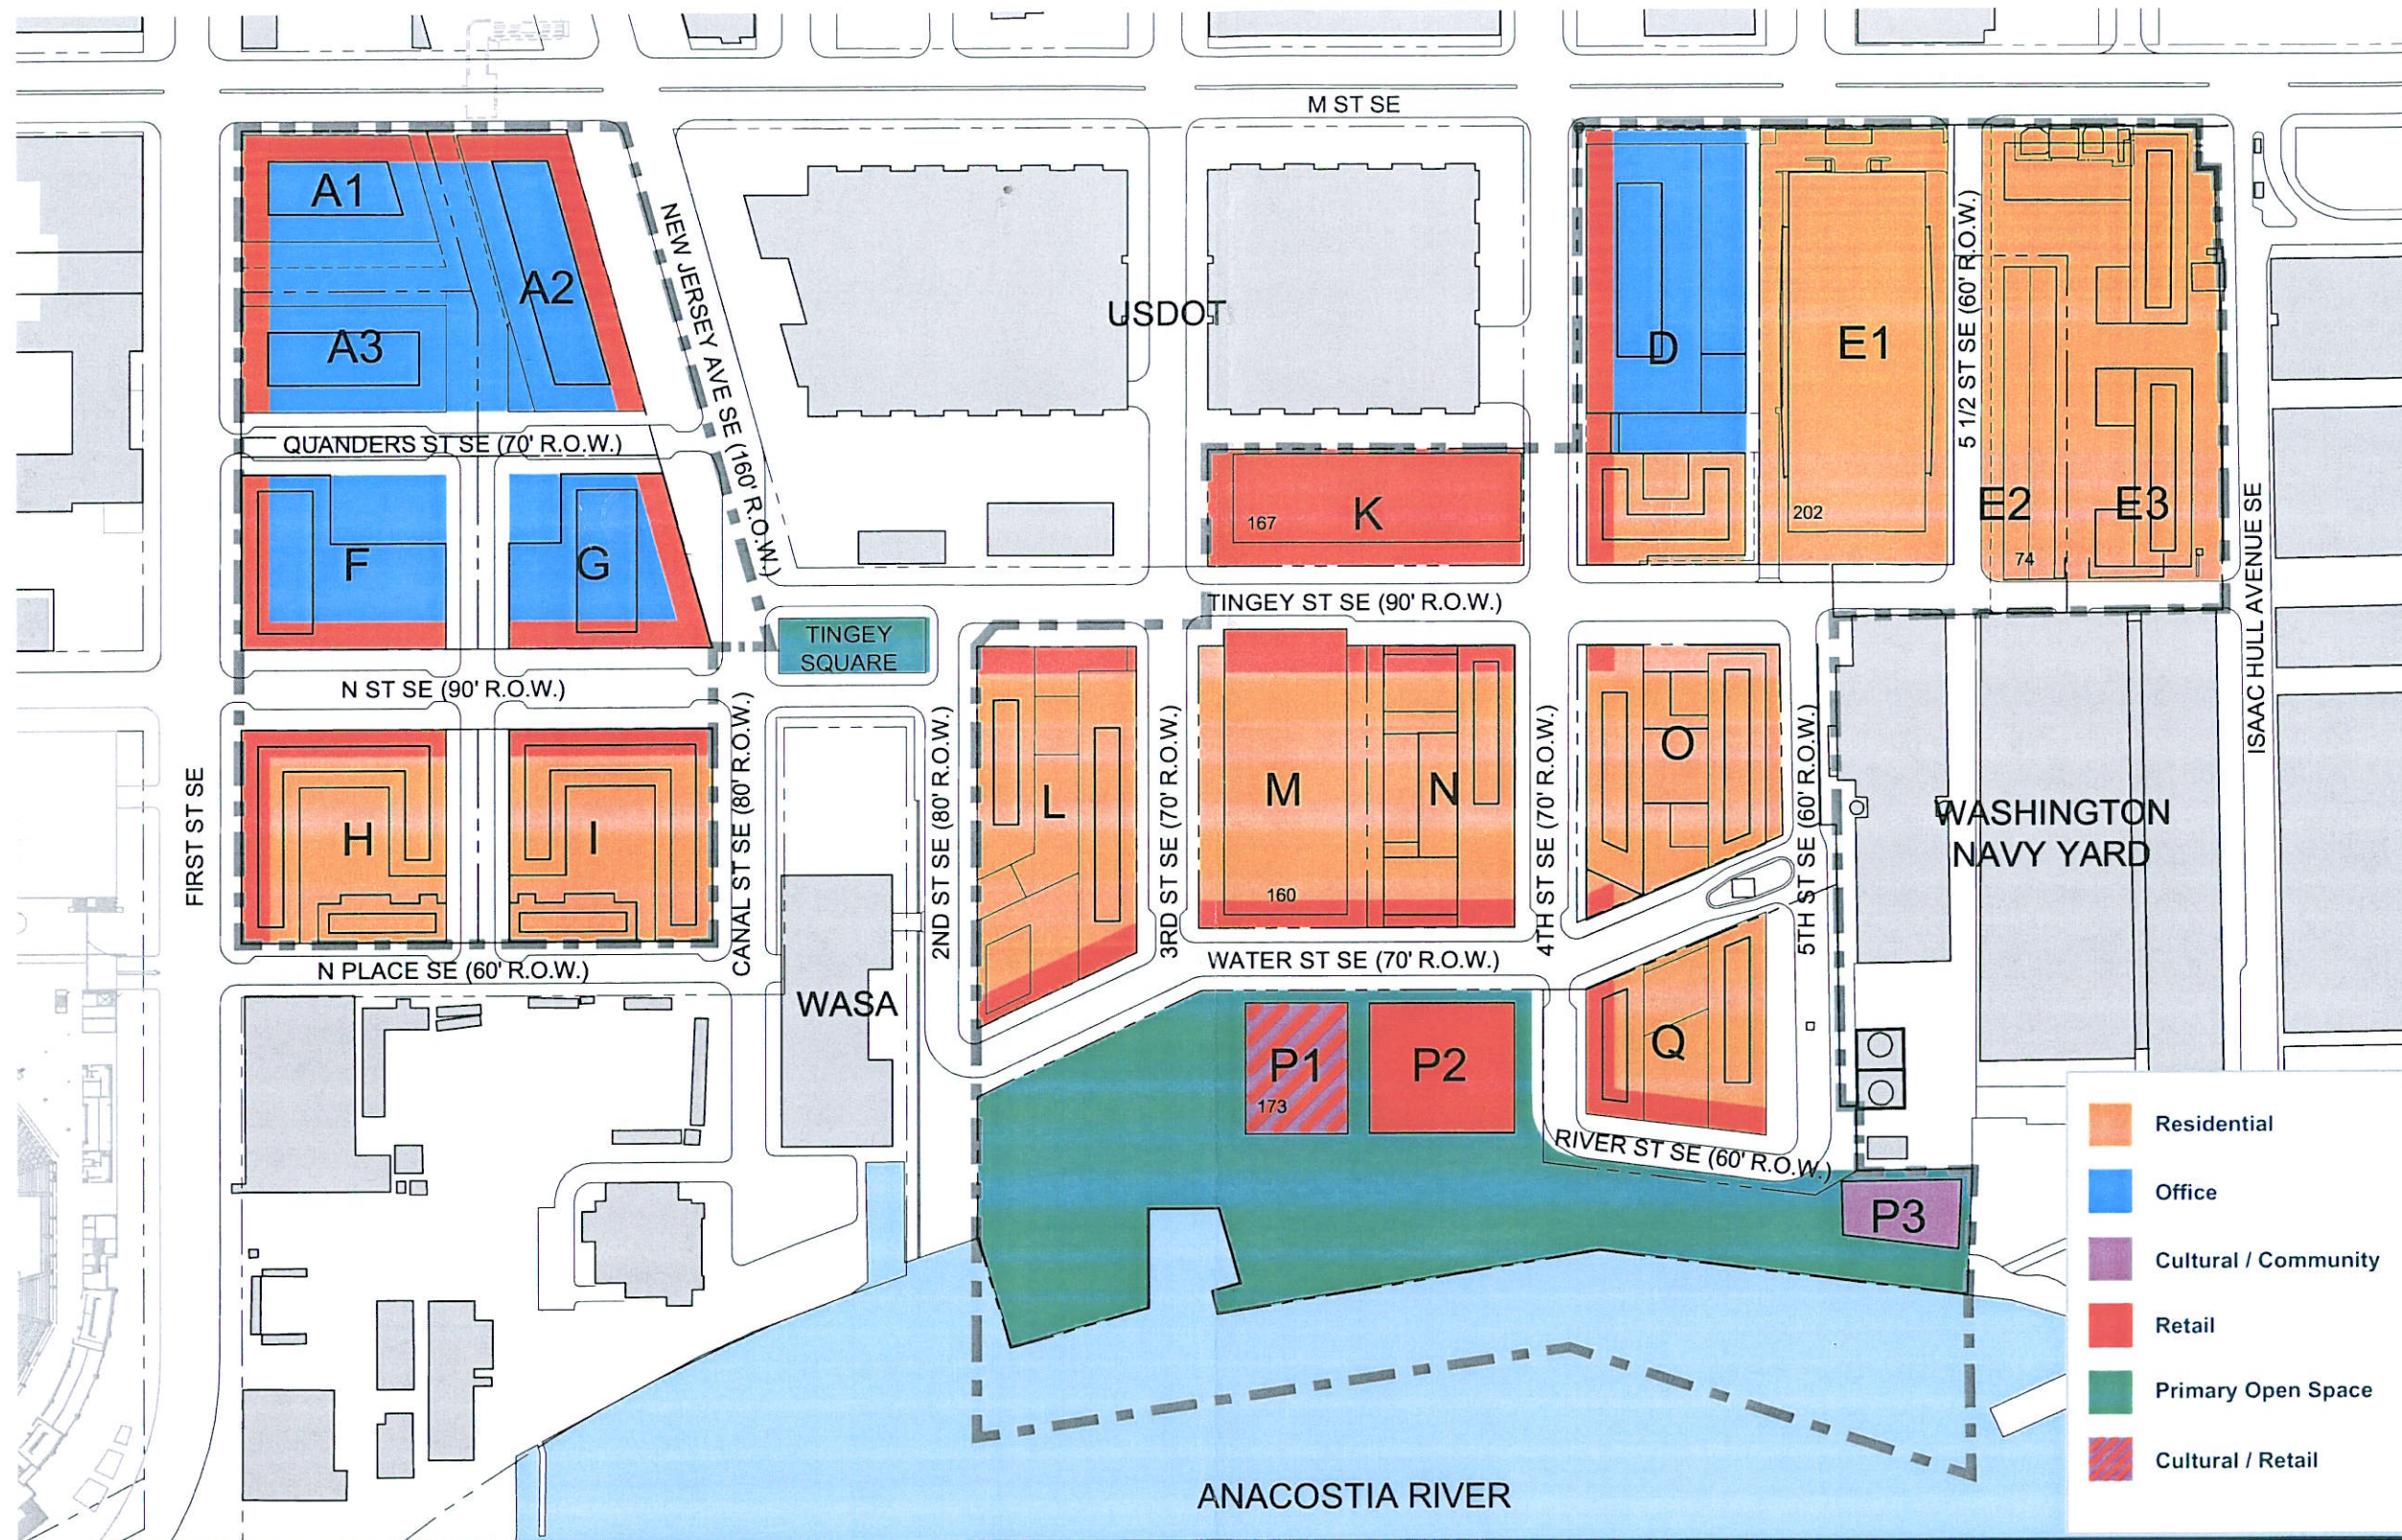

**The Yards at Southeast Federal Center**

Washington, D.C.

**ILLUSTRATIVE SITE PLAN *RENAMED* STREET CONFIGURATION PLAN**

**Forest City Washington**

shalom baranes associates | architects

REVISED 26 JUNE 2007 | SHEET 1 OF 4

# The Yards at Southeast Federal Center

Washington, D.C.